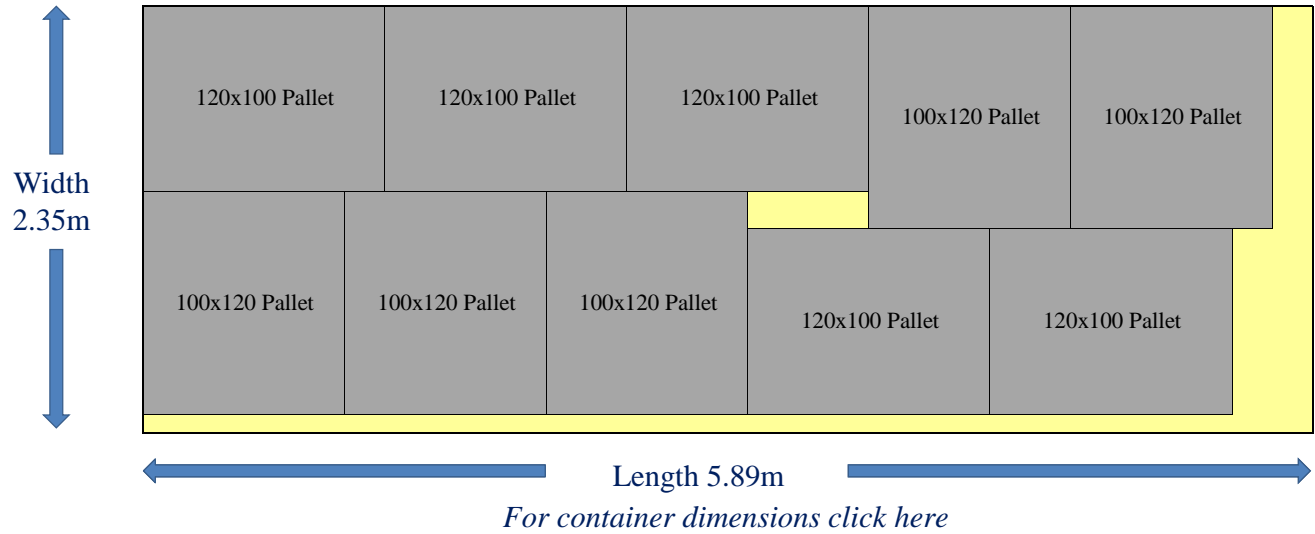

20' Container (Height 2.39m) Quantity single layer = 10 x UK Standard Pallets

20' Container (Height 2.39m) Quantity single layer = 11 x Euro Pallets